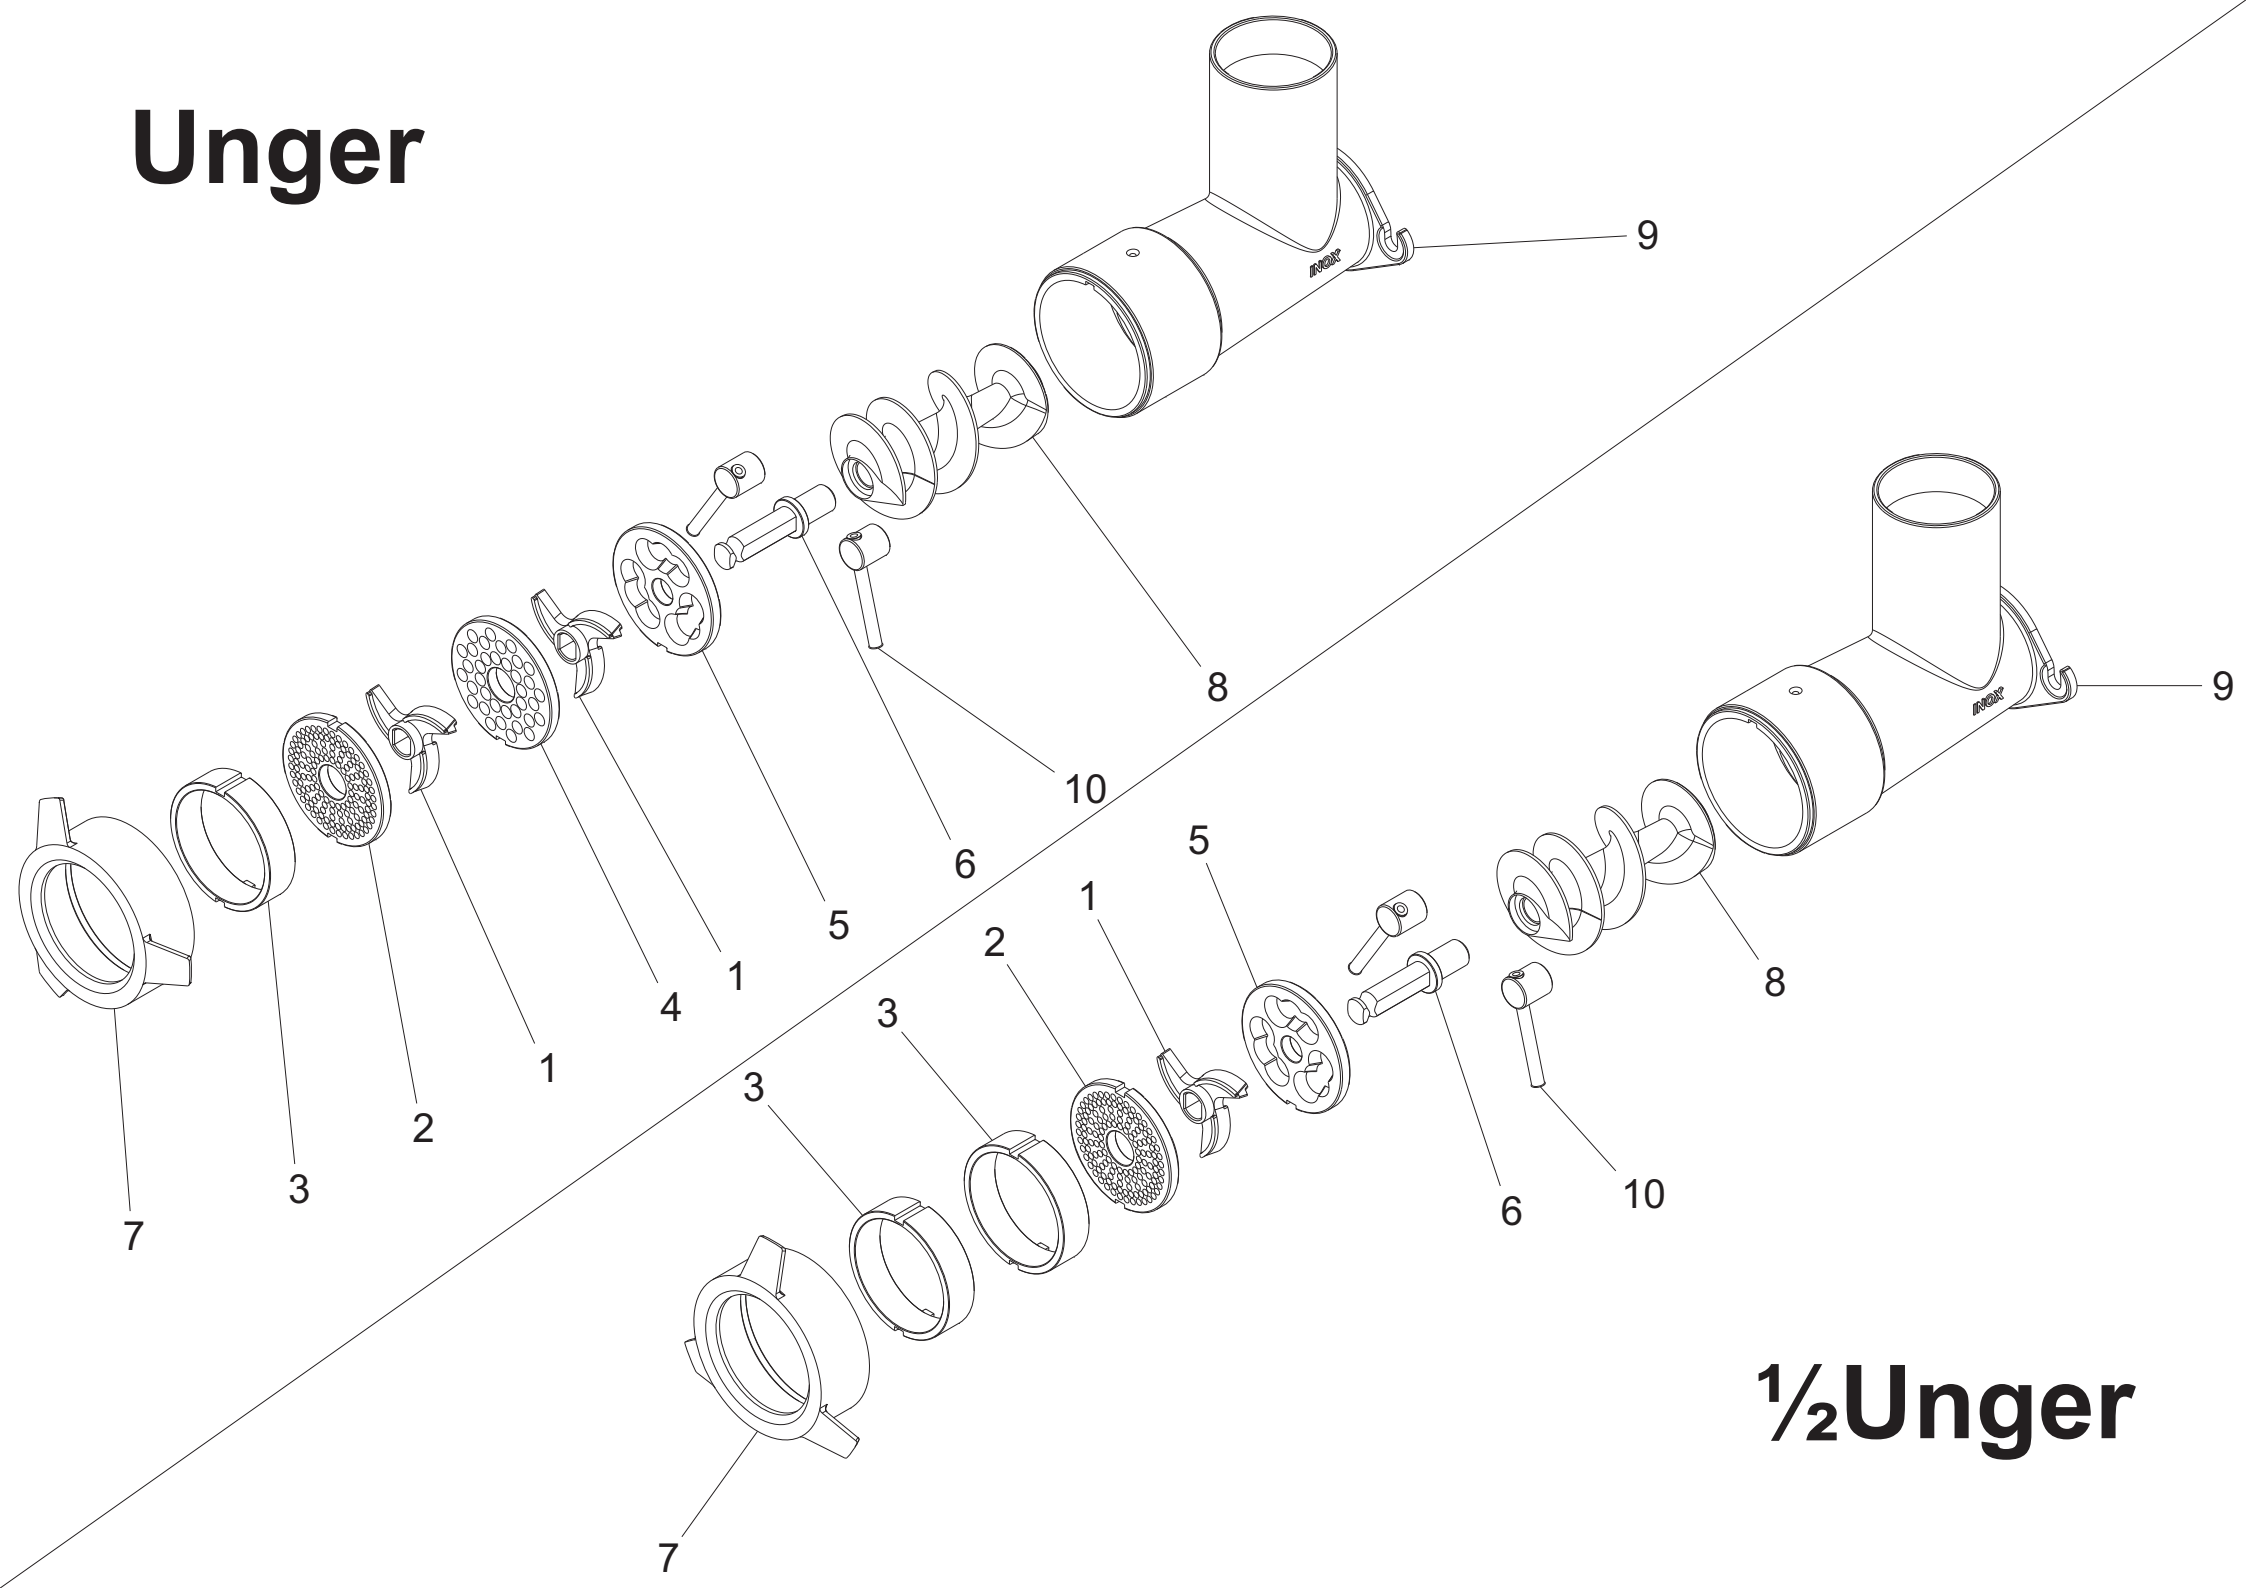

Unger

1/2 Unger

TC 22 COLORADO 230/50/1		
Ref.	Product name	Code
1	CAVO + SPINA CEE 2P + T	LF1010050
2	PRESSACAVO PLASTICA PG 11	LF1010072
3	DADO PLASTICA PG 11	LF1010072A
4	CAVETTO ALIMENT. MOTORE TF TC BZ	LF1030522030
5	ROTARY SWITCH FOR TC/IP	LF1033001
6	BALL BEARING 51106 IP30	LF1143001
7	GASKET 40507 AS FOR MINCER	LF1232611
8	RUBBER FOOT 40X35 PM M8X10	LF1433005
9	PIEDINO ANTIVIBR. TC 32-42 5 HP	LF1434500
10	RUBBER STOPPER MEAT TRAY	LF1438401
11	TAPPI COPRIFORO X PULS. TCQ NO CE	LF1438705
12	COLTELLO 22 INOX	LF1532000I
13	PIASTRA 22 INOX FORO 4,5 2 CHIAVET	LF1532045I2
14	MOTOR 230/50/1 _ TC 22 NEVADA	LF1831403
15	TRAMOGGIA 35X50 TC 22 POLIF	LF2031406
16	REDUCER 050 B14 I=15	LF2031410
17	FLANGIA ALL SUPP. BOCCA 22/32 POL	LF2031418
18	CARENATURA SM PUNTATA TC 22 POLIF	LF2031421
19	FONDELLO SM ZINCATO TC 22 POLIF	LF2031423
20	PRIGIONIERO SUPP. BOCCA POLIF	LF2031440
21	WORM PIN FOR MINCER TC 22	LF2032008
22	PESTLE FOR MINCER TC12-22	LF2032017
23	NUT SPEC.M10 IX TC22-32	LF2032609
24	BOCCA INOX TC 22 PX VSF LUCIDA	LF2032821
25	SS FEEDING WORM TC22 COLORADO	LF2032822
26	GHIERA SATIN LONG TC 22 POL	LF2035889
27	PERNO TRASCINAT. TC 32 RIX/RFR	LF2039412
28	RONDELLA DENTEL. DIN 6798-A D 8E	IX26798A008
29	LINGUETTE DIN 6885/A 8X7X28	IX26885A080728
30	RONDELLA F.LARGA DIN 9021 D 8X32	IX29021008032
32	VITE SENZA TESTA DIN 913 M 8X10 CE	IX2913008010
33	HEX.NUT DIN 934 M8	IX2934008
34	DADO AUTOBLOCC. ES DIN 982 M 4 ALTO	IX2982004
35	VITE POELIERS M 4X8	IX2POEL004008
36	CONDENSATORE DA 30 UF	LF1011030

TC 22 COLORADO 230/50/1		
Ref.	Product name	Code
1	COLTELLO DOPPIO UNG 22 H/82	LF1532100
2	PIASTRA 22 UNG FORO 5 2 CHIA H/82	LF1532150/2
3	SPACER RING "2C" TC 22 UNGER	LF15321DD2X
4	PIASTRA 22 UNG FORO 10 H/82	LF1532110
5	PIASTRA 22 UNG ZIG ZAG H/82	LF15321ZZ
6	WORM PIN FOR MINCER TC 22 UNGER	LF2032102
7	GHIERA SATIN LONG TC 22 POL	lf2035889
8	SS FEEDING WORM TC22 COLORADO	LF2032822
9	UNGER MOUTH TC 22 COLORADO	LF2032823
10	NUT SPEC.M10 IX TC22-32	LF2032609